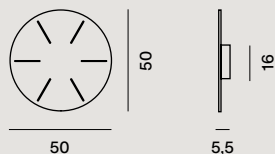

Rosoni multipli / *Multiple canopies*

Chouchin Reverse

Aplomb

A technical solution that couples function with design harmony: The multiple canopy makes it possible to create compositions up to 6/9 suspension lamps to create cascades of light of high emotional impact, particularly suitable to enrich a staircase. The standard multiple flange is designed to suit many suspensions from Foscarini collections.

Varnished steel. Colour: white. Max: 30 kg.

⊕ CE IP 20

Buds

round

Round canopy code

FNROSONE01_10

Weight:
net kg 9,00

linear 90 cm

Linear canopy code

L 90 FNROSONE02_10

Weight:
net kg 7,00

linear 135 cm

Linear canopy code

L 135 FNROSONE03_10

Weight:
net kg 10,00

Max refers to installation in staggered composition.